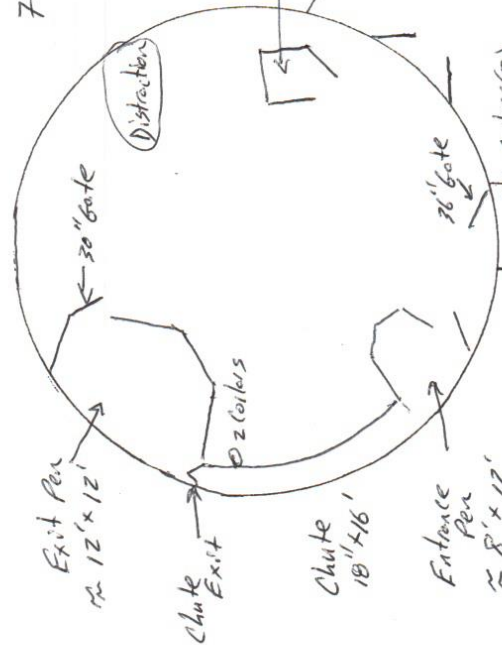

"Sheep stuff"  
ASCA FT-sleep

70' Paddock

70' Fence Line

Goat Sales + Fowl Hassles  
 ASCA FT - Mixed

7-Up Goose Farm Trial - ASCA

70' Paddock

Cut + Dry Goose Farm Trial - ASGA

- Pen 1 ≈ 5' x 5'
- Pen 2 8' x 8'
- Pen 3 6' x 8'
- Pen 4 ≈ 10' x 10'
- Pool 4' long by 18" wide