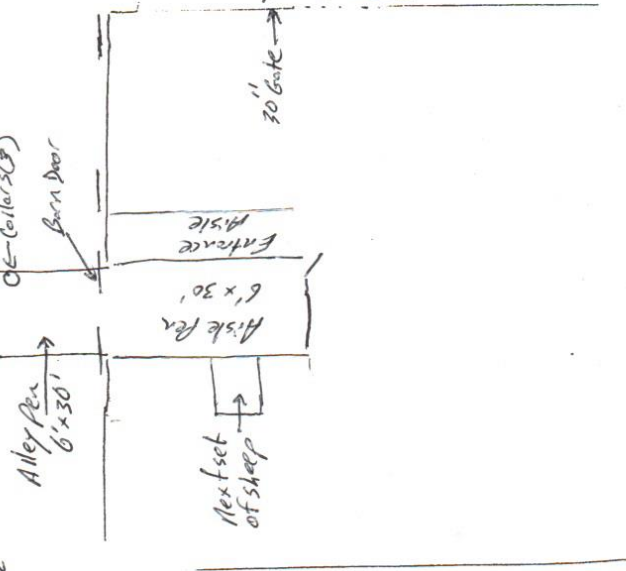

"Sheep stuff"  
ASCA FT-sleep

70' Paddock

70' Fence Line

Goat Sales + Fowl Hassles  
 ASCA FT - Mixed

7-Up Goose Farm Trial - ASCA

70' Paddock

Cut + Dry Goose Farm Trial - ASGA

- Pen 1 ≈ 5' x 5'
- Pen 2 8' x 8'
- Pen 3 6' x 8'
- Pen 4 ≈ 10' x 10'
- Pool 4' long by 18" wide