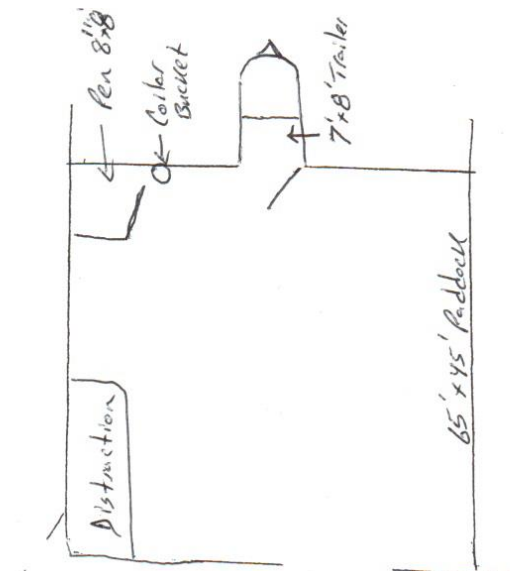

"Sheep stuff"  
ASCA FT-sleep

70' Paddock

70' Fence Line

Goat Sales + Fowl Hassles  
 ASCA FT - Mixed

7-Up Goose Farm Trial - ASCA

70' Paddock

Cut + Dry Goose Farm Trial - ASGA

- Pen 1 ≈ 5' x 5'
- Pen 2 8' x 8'
- Pen 3 6' x 8'
- Pen 4 ≈ 10' x 10'
- Pool 4' long by 18" wide