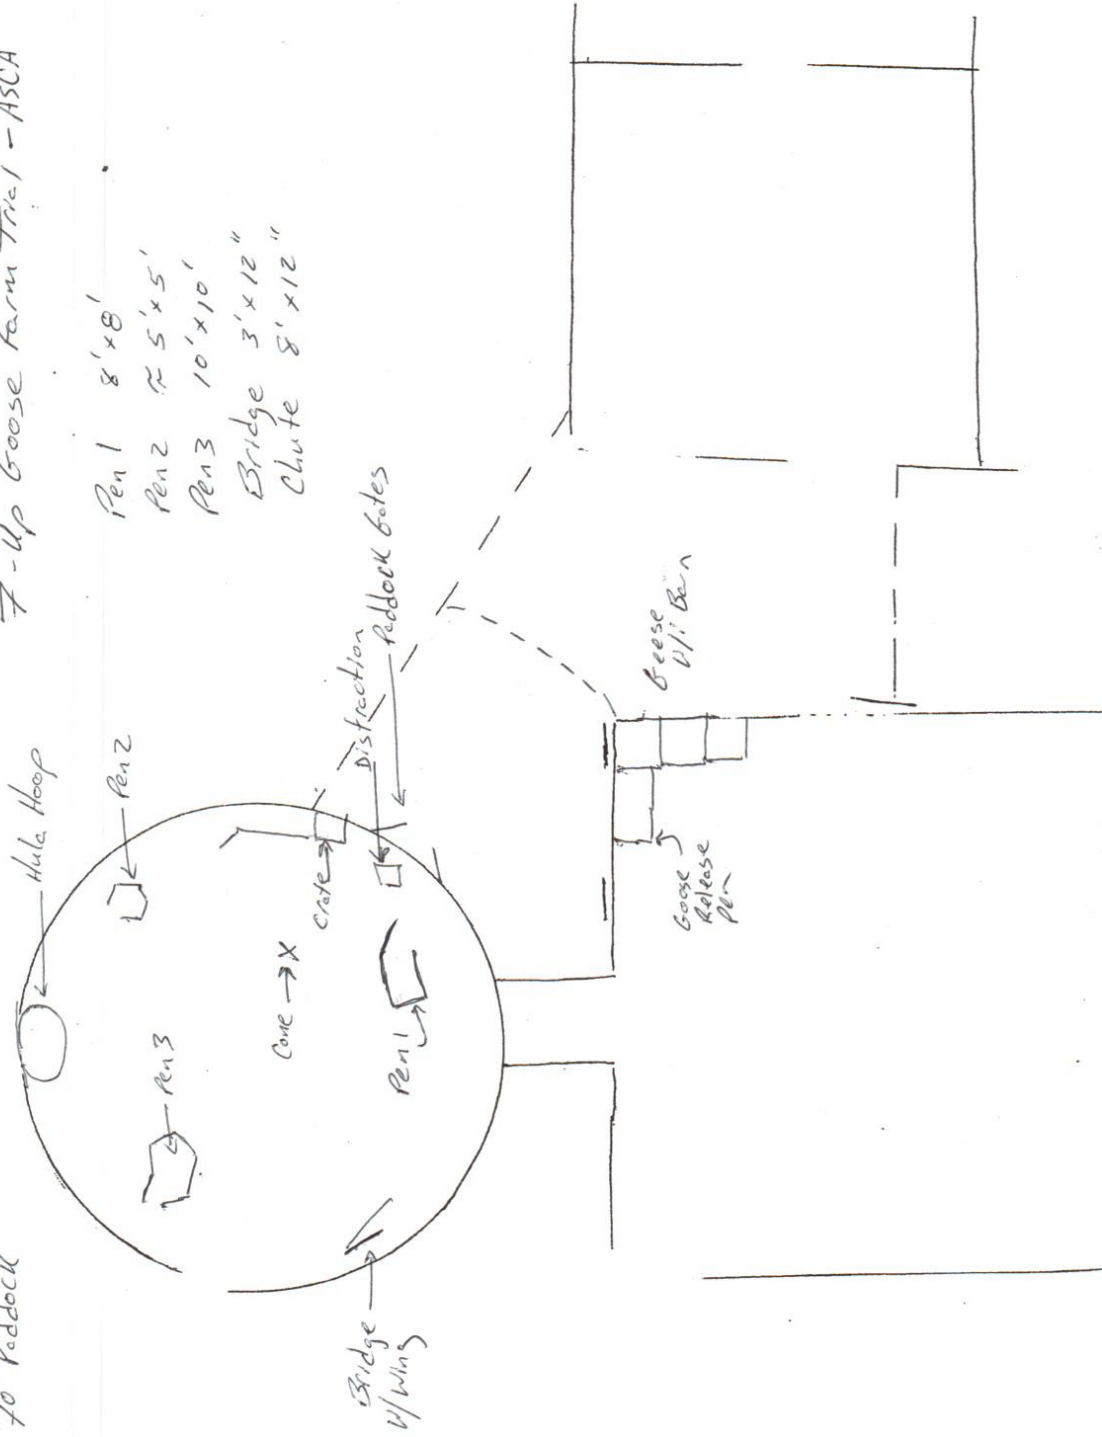

"Sheep stuff"  
ASCA FT-sleep

70' Paddock

70' Fence Line

Goat Sales + Fowl Hassles  
 ASCA FT - Mixed

7-Up Goose Farm Trial - ASCA

70' Paddock

Cut + Dry Goose Farm Trial - ASGA

- Pen 1 ≈ 5' x 5'
- Pen 2 8' x 8'
- Pen 3 6' x 8'
- Pen 4 ≈ 10' x 10'
- Pool 4' long by 18" wide