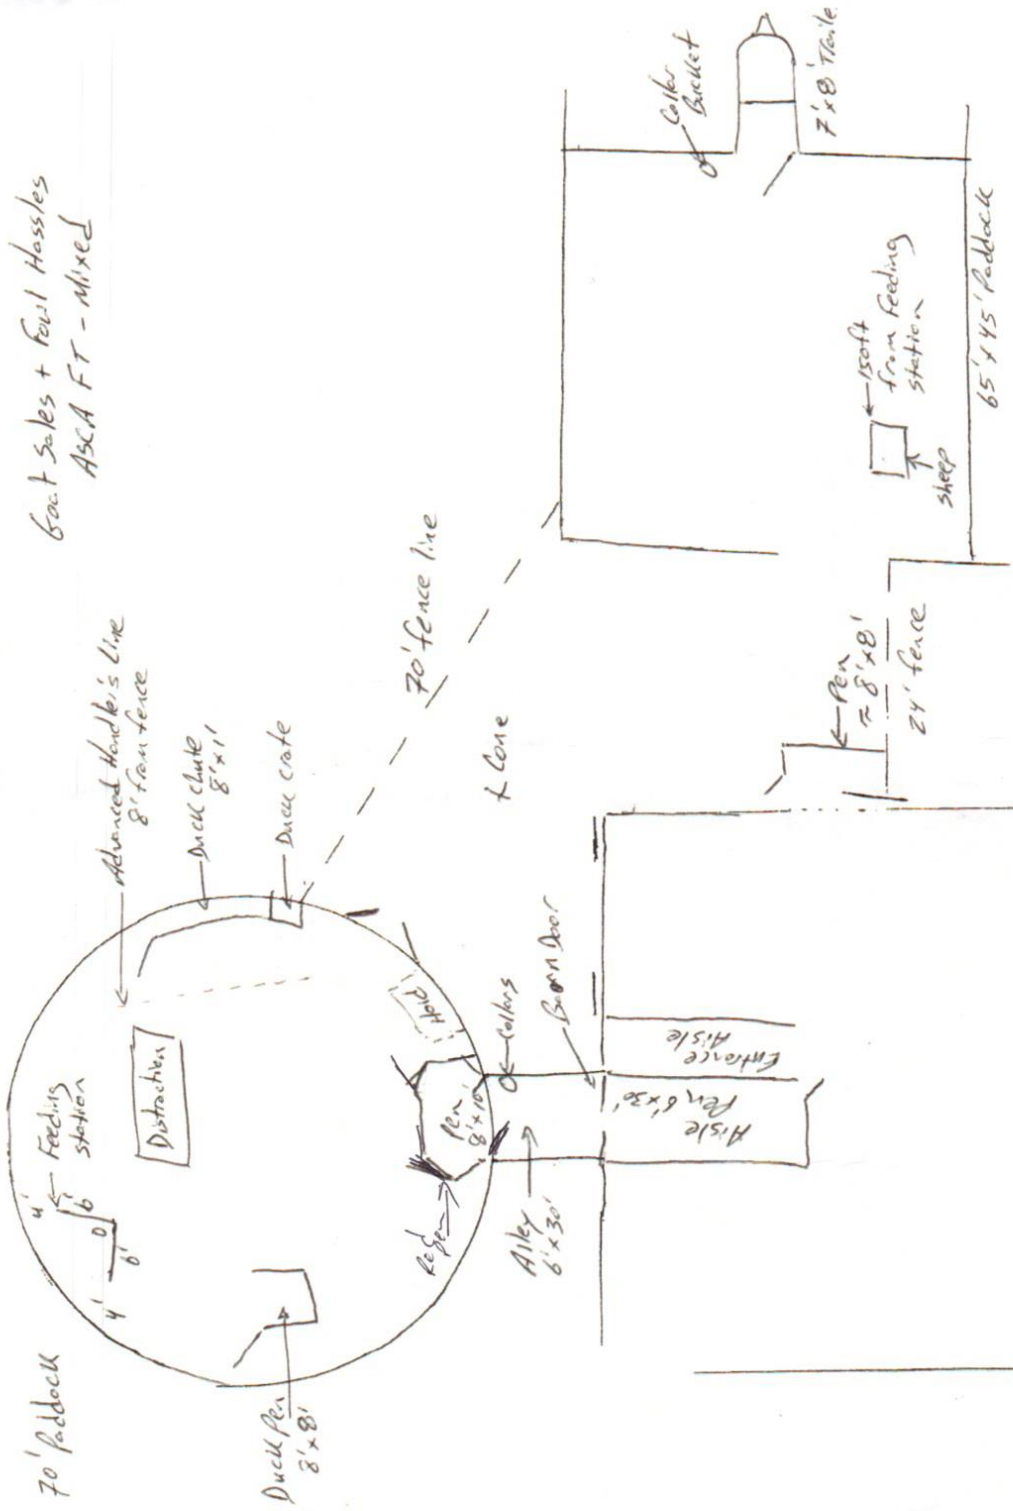

"Sheep stuff"  
ASCA FT-sleep

70' Paddock

70' Fence Line

Goat Sales + Fowl Hassles  
 ASCA FT - Mixed

7-Up Goose Farm Trial - ASCA

70' Paddock

Cut + Dry Goose Farm Trial - ASGA

- Pen 1 ≈ 5' x 5'
- Pen 2 8' x 8'
- Pen 3 6' x 8'
- Pen 4 ≈ 10' x 10'
- Pool 4' long by 18" wide