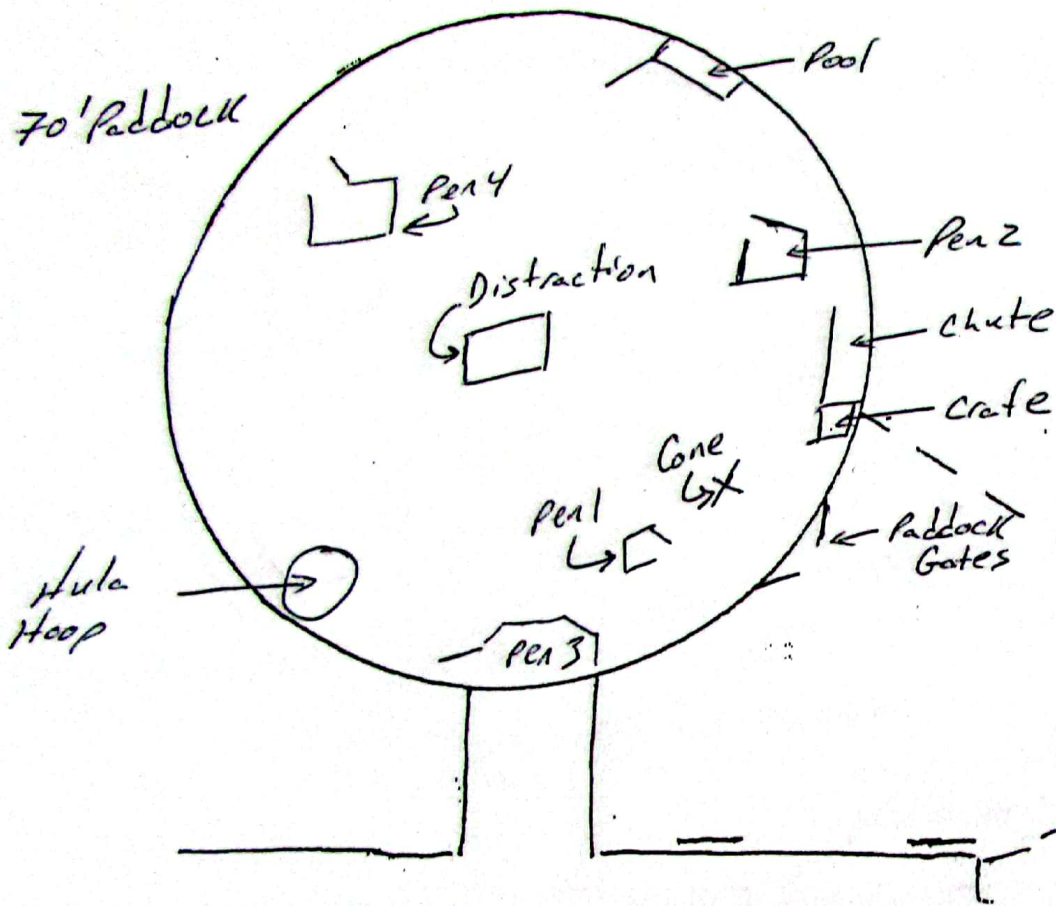

"Cut and Dry Duck FT" - ASCA

- Pen 1 4' x 4'
- Pen 2 8' x 8'
- Pen 3 4' x 4' x-pen area
- Pen 4 10' x 10' w/ 4' gate
- Pool 4'-5' long

Gather Basket