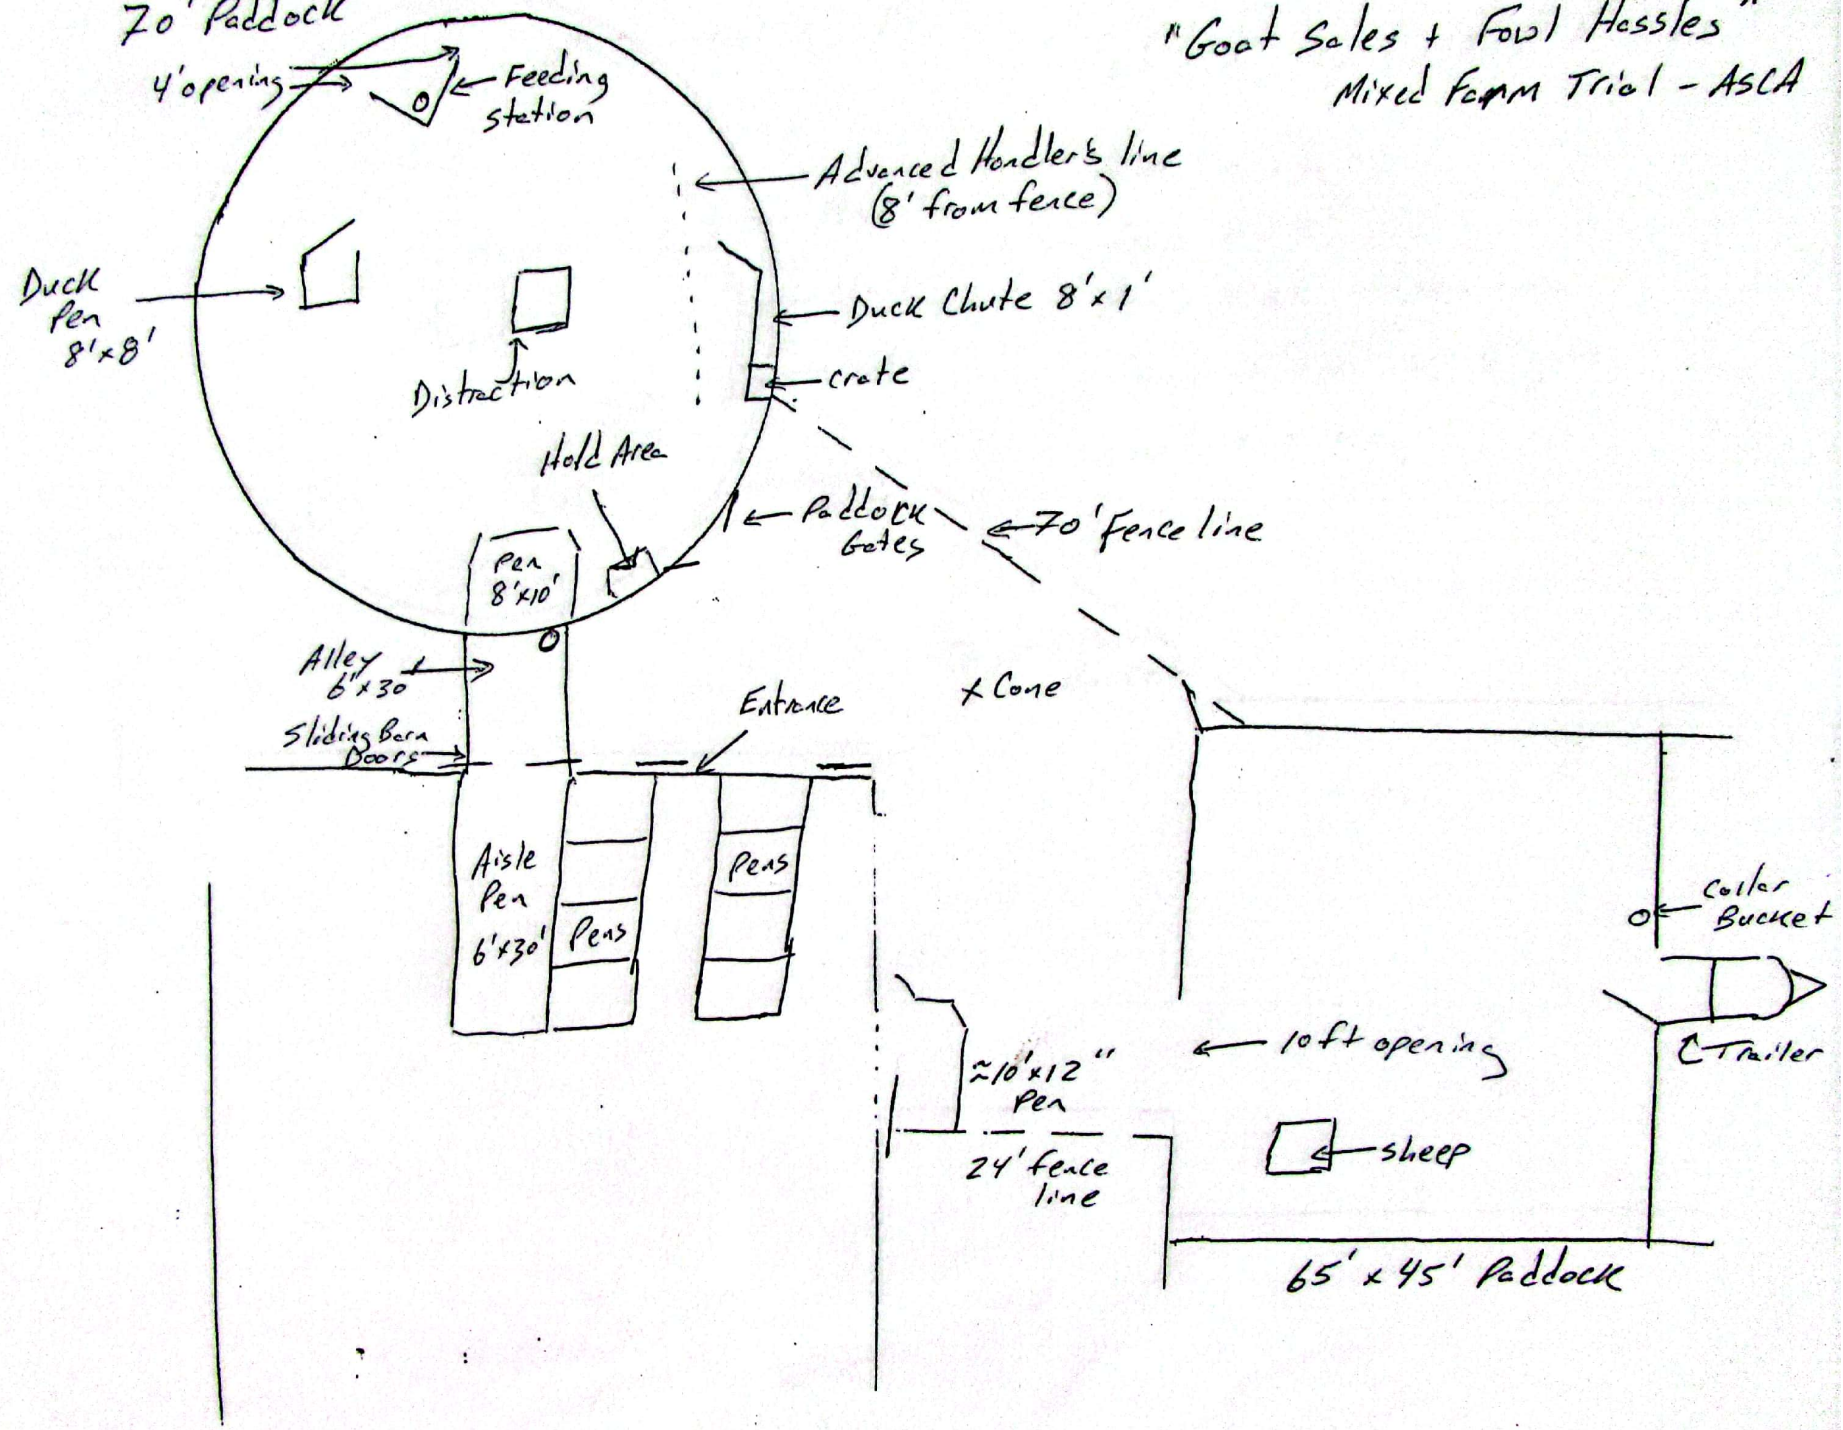

70' Paddock

"Goat Sales + Fowl Hassles"  
Mixed Farm Trial - ASCA

4' opening → Feeding station

Duck Pen 8'x8'

Distraction

Hold Area

Pen 8'x10'

Advanced Handler's line (8' from fence)

Duck Chute 8'x1'

crate

Paddock Gates ← 70' fence line

Alley 6'x30' Sliding Barn Doors

Entrance + Cone

Aisle Pen 6'x30'

Pens

Pens

~10'x12" Pen

24' fence line

← 10ft opening

← sheep

65' x 45' Paddock

Collar Bucket

← Trailer